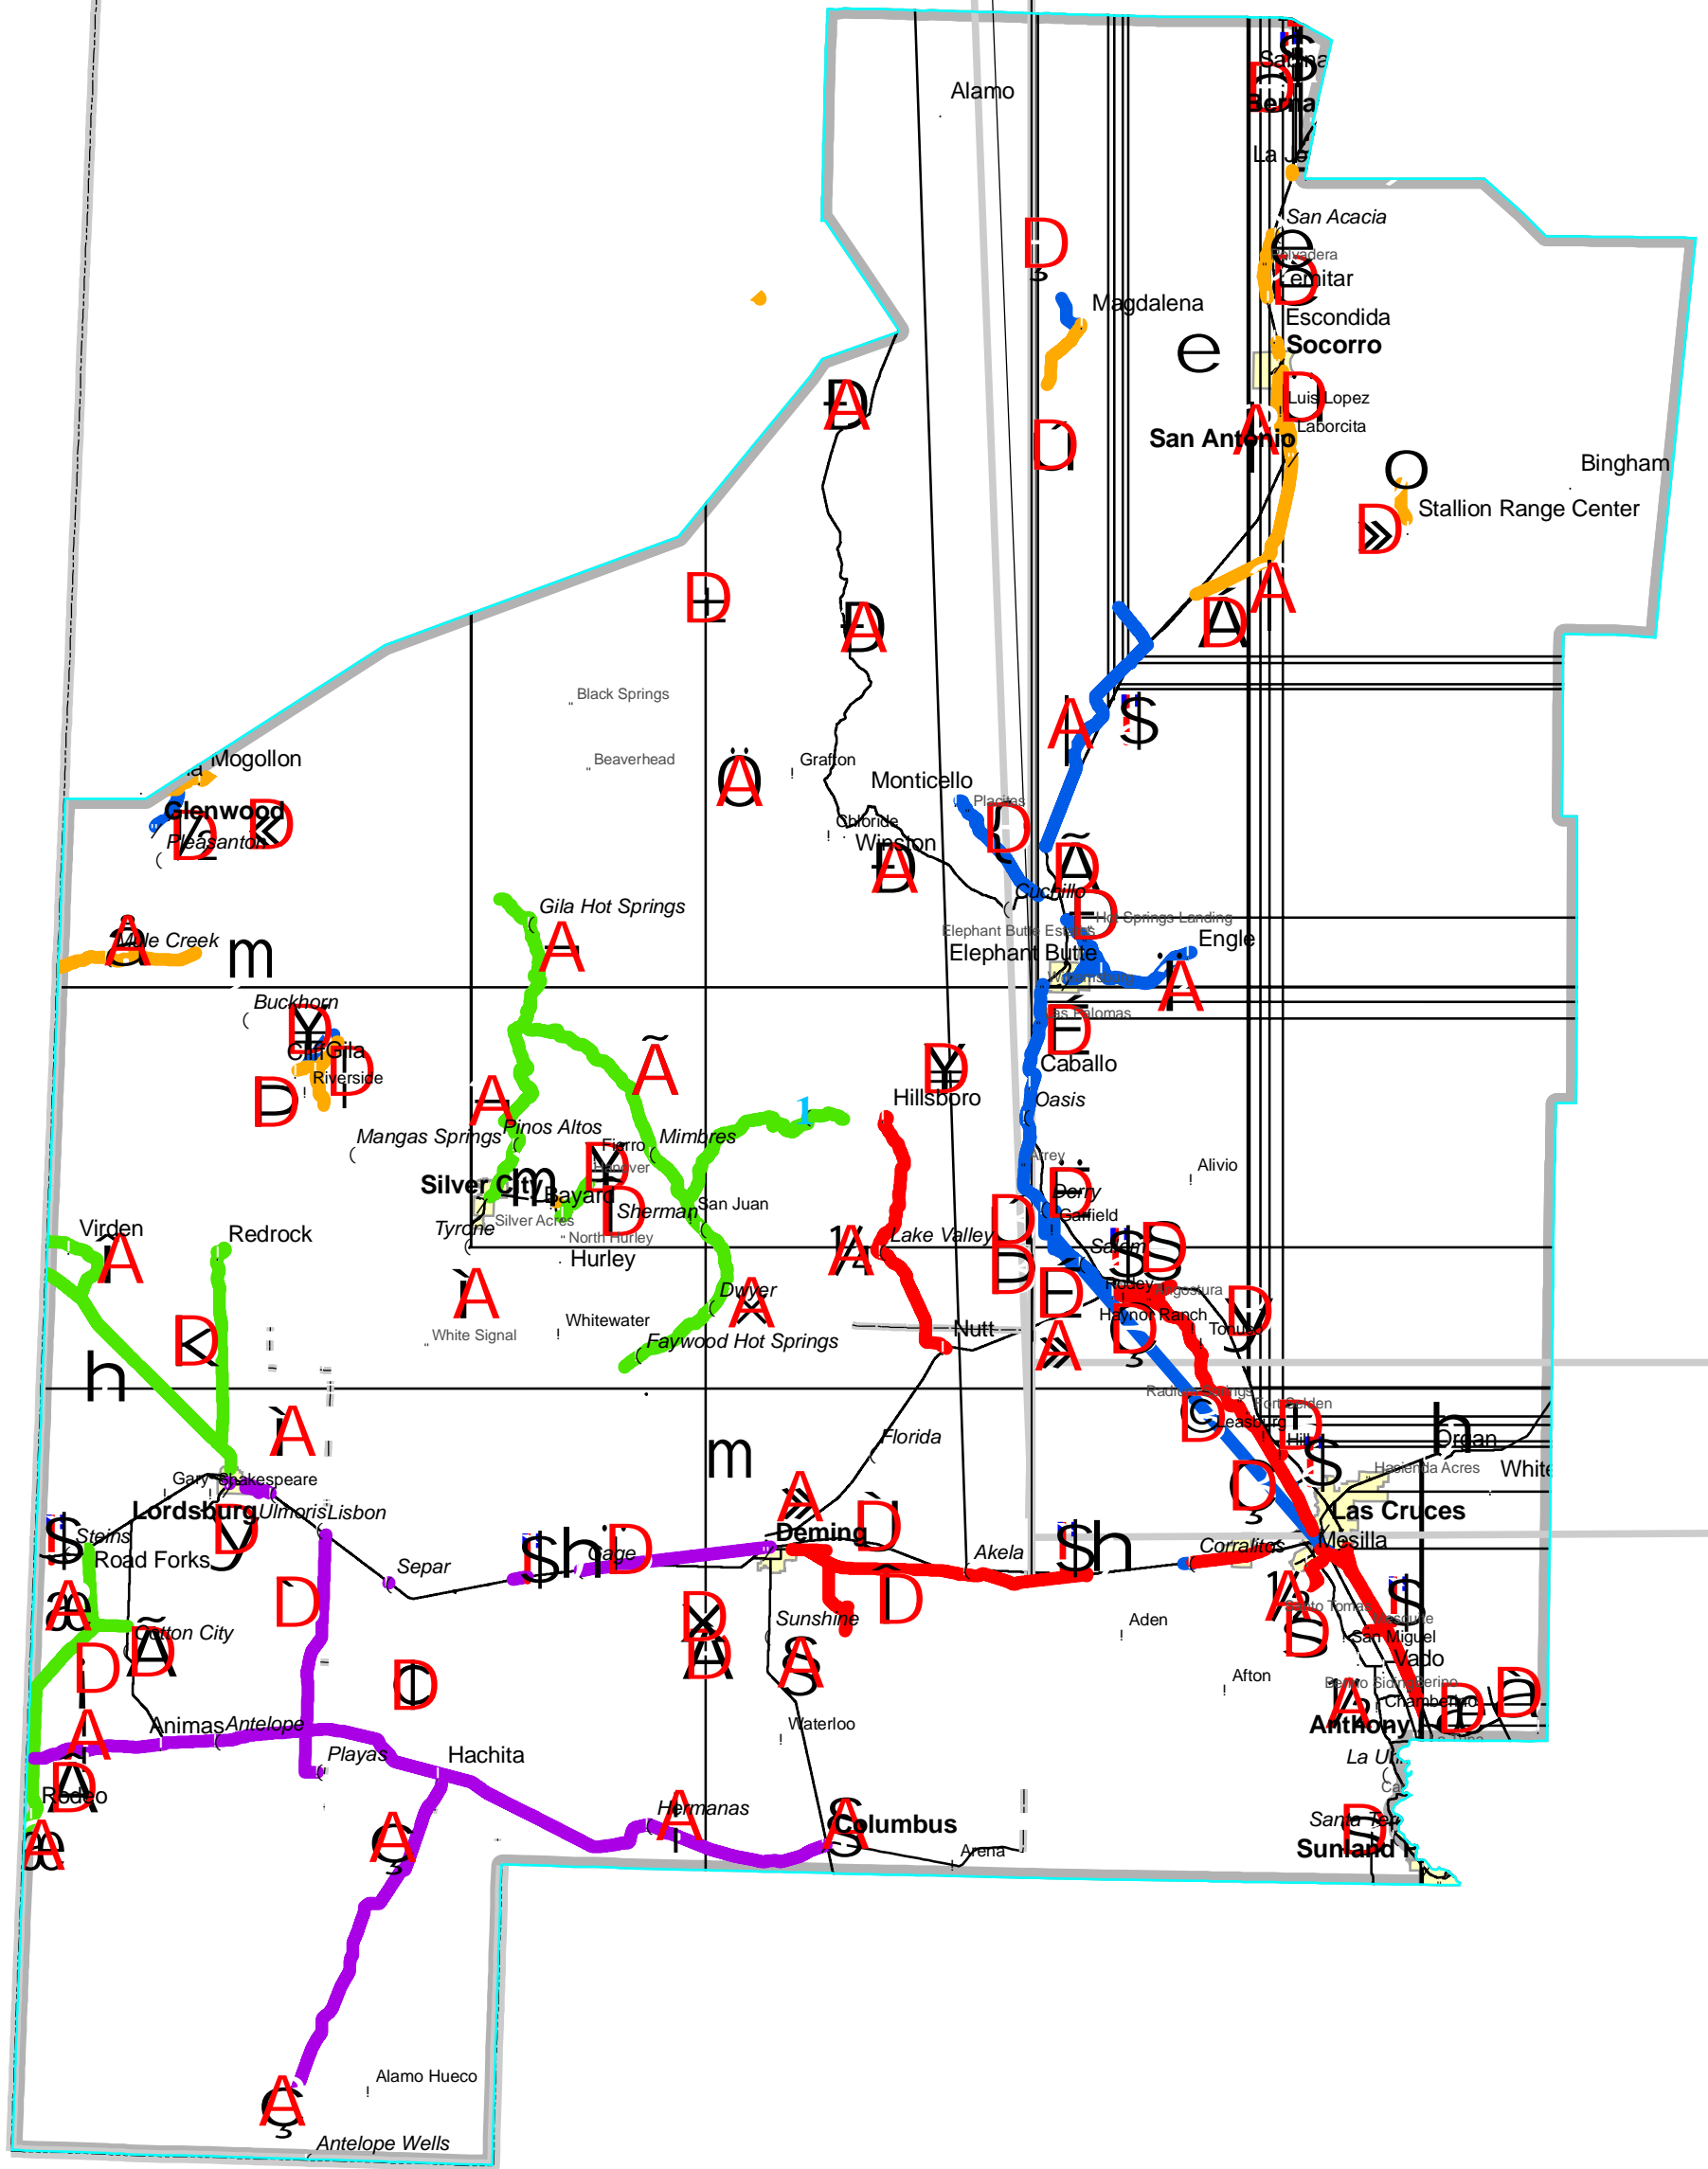

DISTRICT 1

Chip Seal Projects

0 5 10 20 30 40 Miles